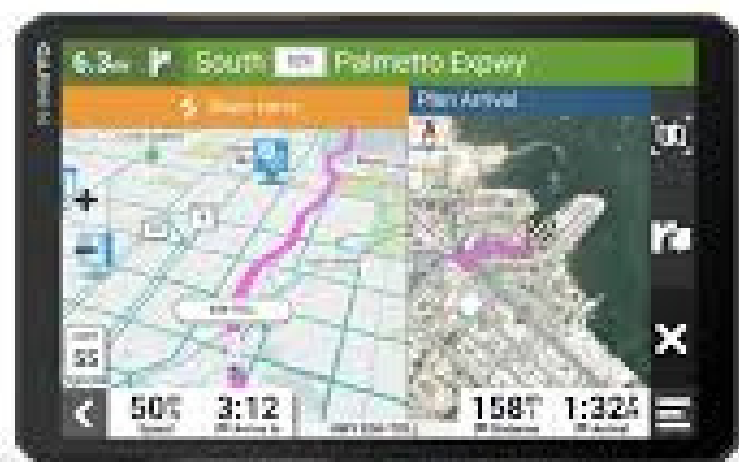

Garmin RV 895 GPS Navigator