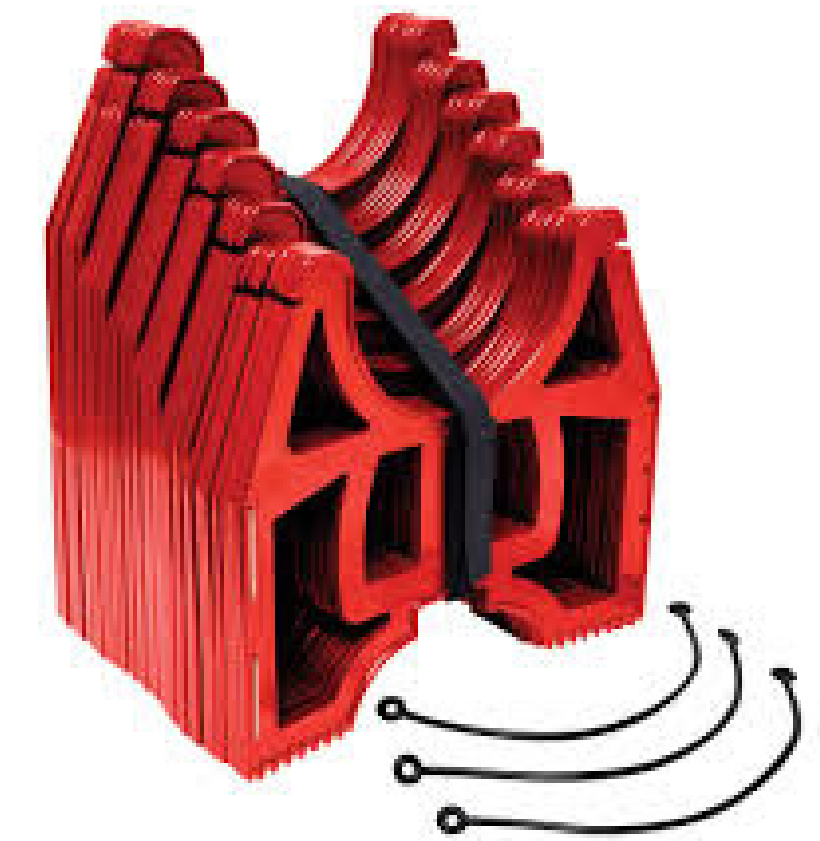

MORryde REEL56-001H Easy Reel Cord Spooler

RV Fresh Water Products

Beech Lane
External RV Dual
Water Filter
System

Zero-G50-Ft
Premium Water
Hose - RV Drinking
Water

RV Water Pressure
Regulator for RV
Camper. Brass Lead-
free Adjustable RV
Water Pressure
Regulator with Gauge.

Save A Drop
Water Meter

Garden Hose Y
Valve Hose Splitter
Brass Hose Splitter

Super Heavy Duty
3/4" Brass Shut Off
Valve Garden Hose
Shut Off Valve

90 Degree
Garden Hose
Adapter with
Shut Off Valves

Beech Lane External
RV Dual Water
Replacement Filters

RV Waste Water Products

Camco
RhinoEXTREME 20-
Foot Camper / RV
Sewer Hose Kit

Industrial Black Nitrile Gloves

Valterra Flush King

Valterra 45° Clearview
Adapter

Valterra T58 Twist-On
Waste Valve

Valterra Slinky Hose
Support

Breakaway Switch with 6 Feet Coiled Cable

GEN-Y Hitch Executive Torsion-Flex Rhino SnapLatch Fifth Wheel Pin Box

GEN-Y Executive Fifth to Gooseneck Safety Chain

Gooseneck Hitch Kit 2-5/16" Gooseneck Ball 30,000 lbs